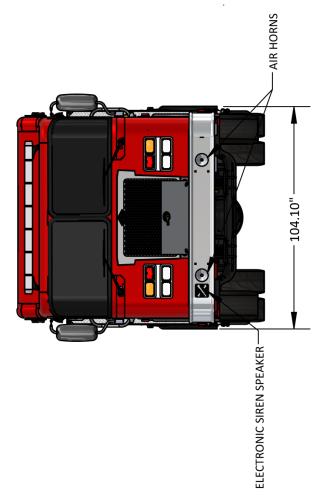

FOUTS FIRE FB-94 PUMPER

AVAILABLE FOR QUICK DELIVERY

888-515-5145
CONTACT US TODAY
bulldogfireapparatus.com