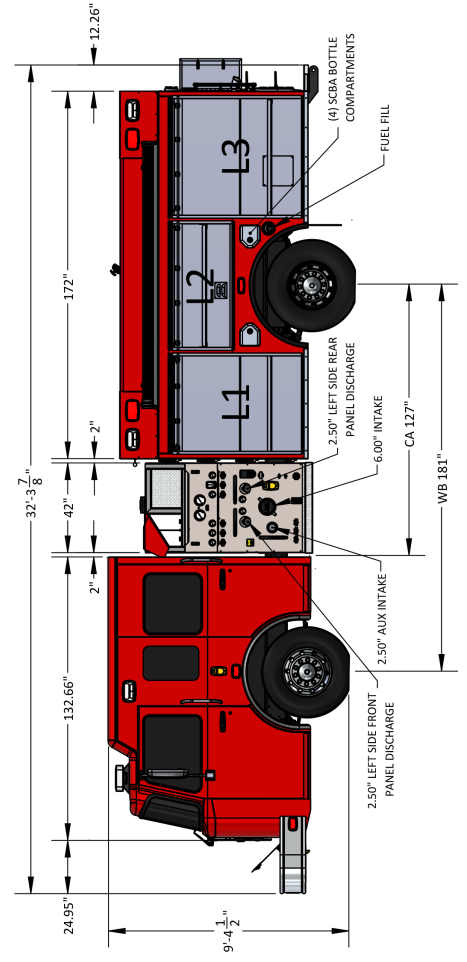

FOUTS FIRE FB-94 PUMPER

AVAILABLE FOR QUICK DELIVERY

888-515-5145
CONTACT US TODAY
bulldogfireapparatus.com