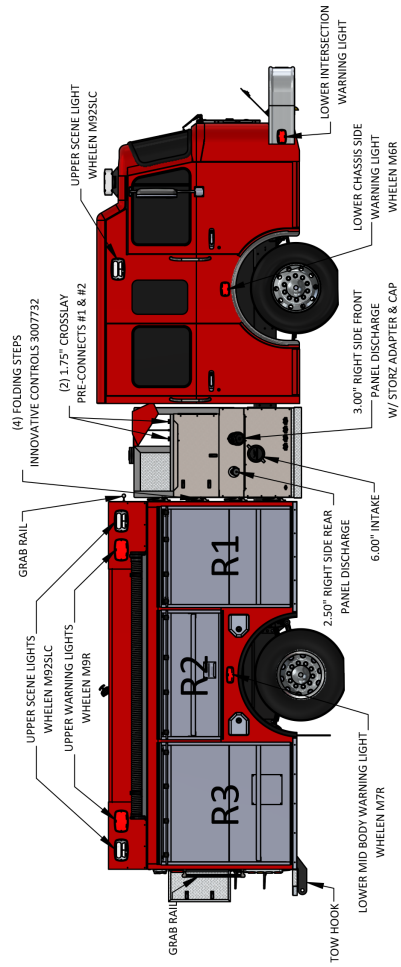

FOUTS FIRE FB-94 PUMPER

AVAILABLE FOR QUICK DELIVERY

888-515-5145
CONTACT US TODAY
bulldogfireapparatus.com