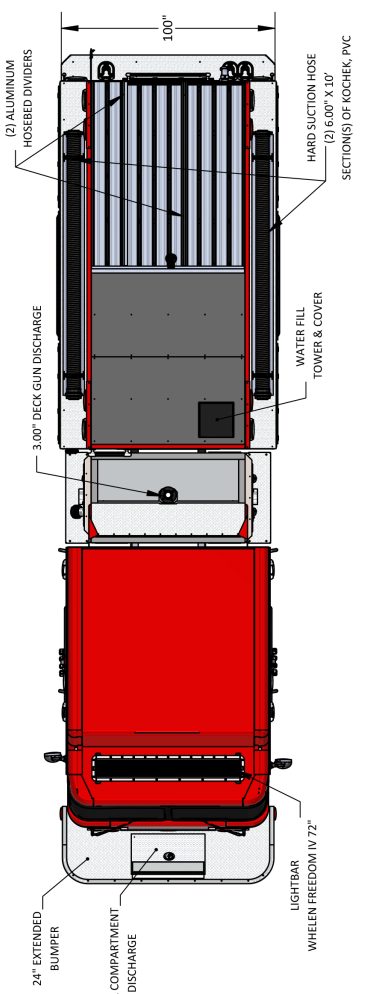

FOUTS FIRE FB-94 PUMPER

AVAILABLE FOR QUICK DELIVERY

888-515-5145
CONTACT US TODAY
bulldogfireapparatus.com