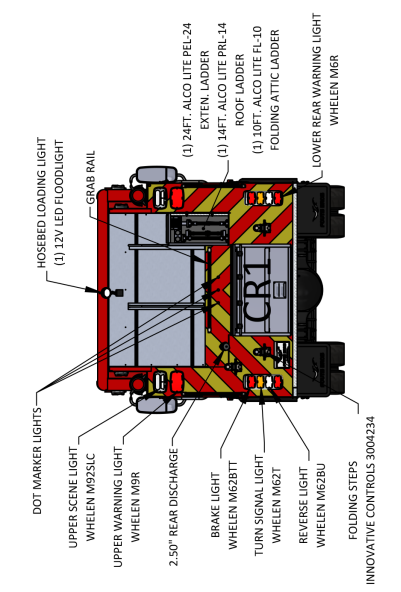

FOUTS FIRE FB-94 PUMPER

AVAILABLE FOR QUICK DELIVERY

888-515-5145
CONTACT US TODAY
bulldogfireapparatus.com