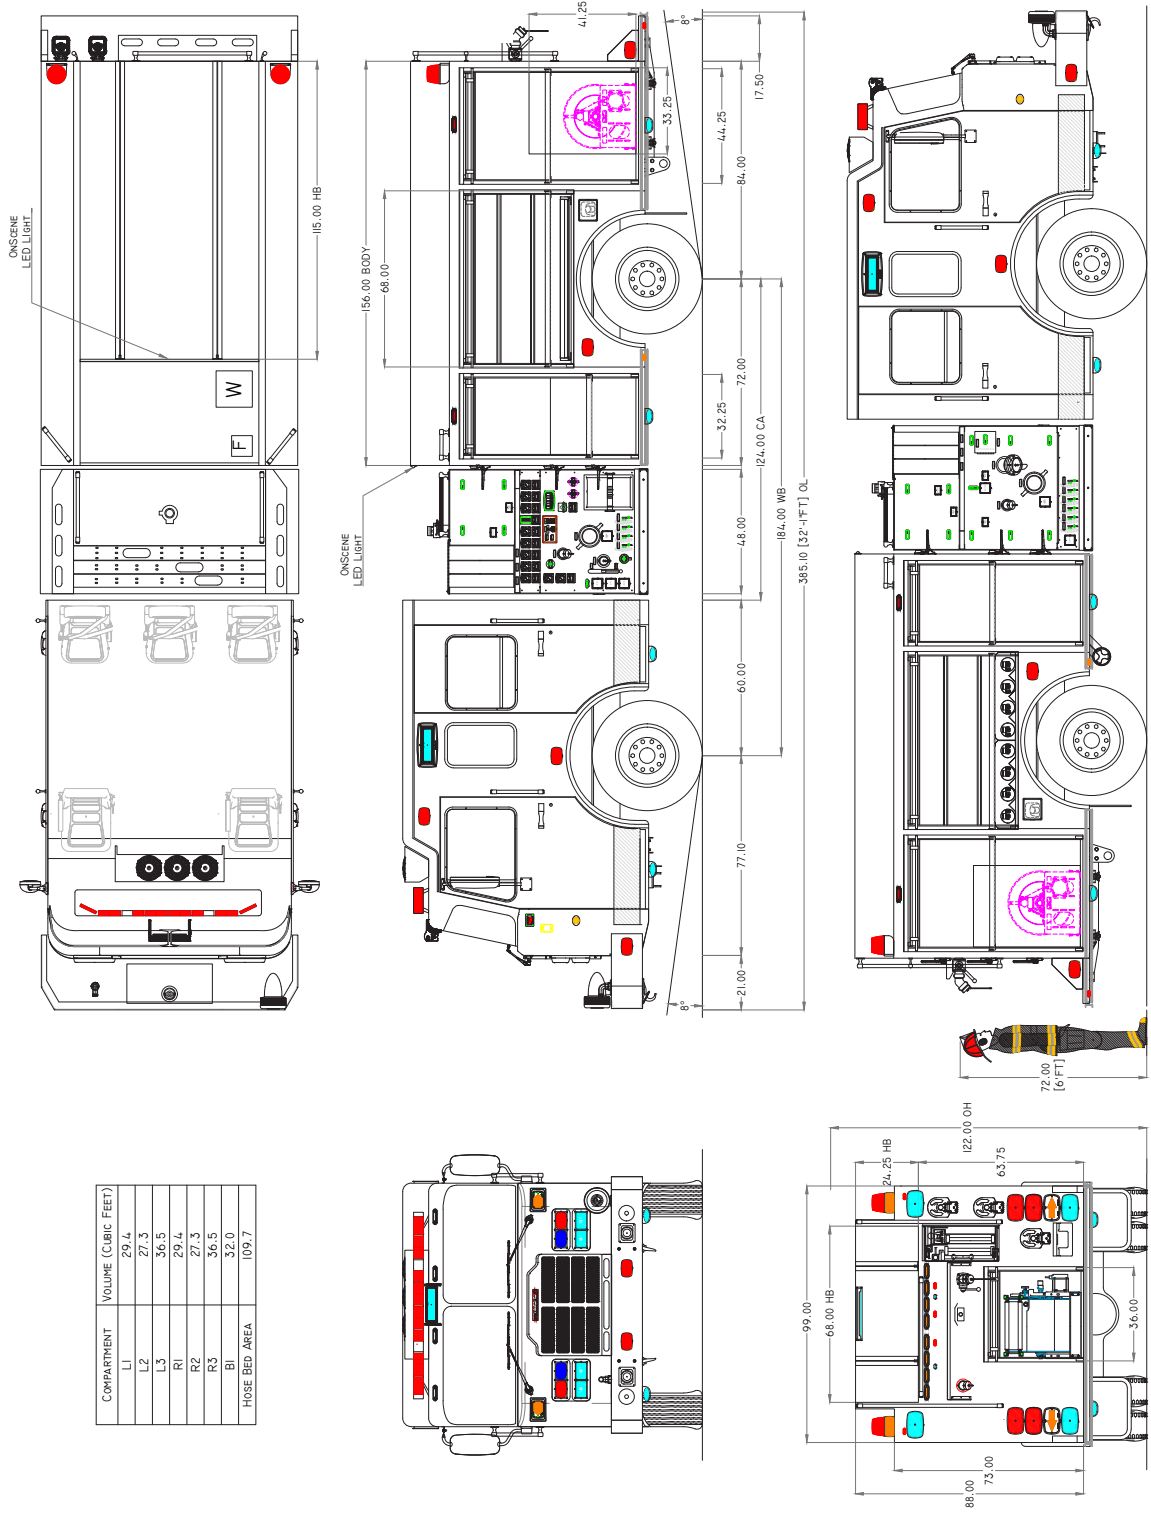

FERRARA F-180 PUMPER | MODEL 3112

AVAILABLE FOR IMMEDIATE DELIVERY

888-515-5145
CONTACT US TODAY
bulldogfireapparatus.com